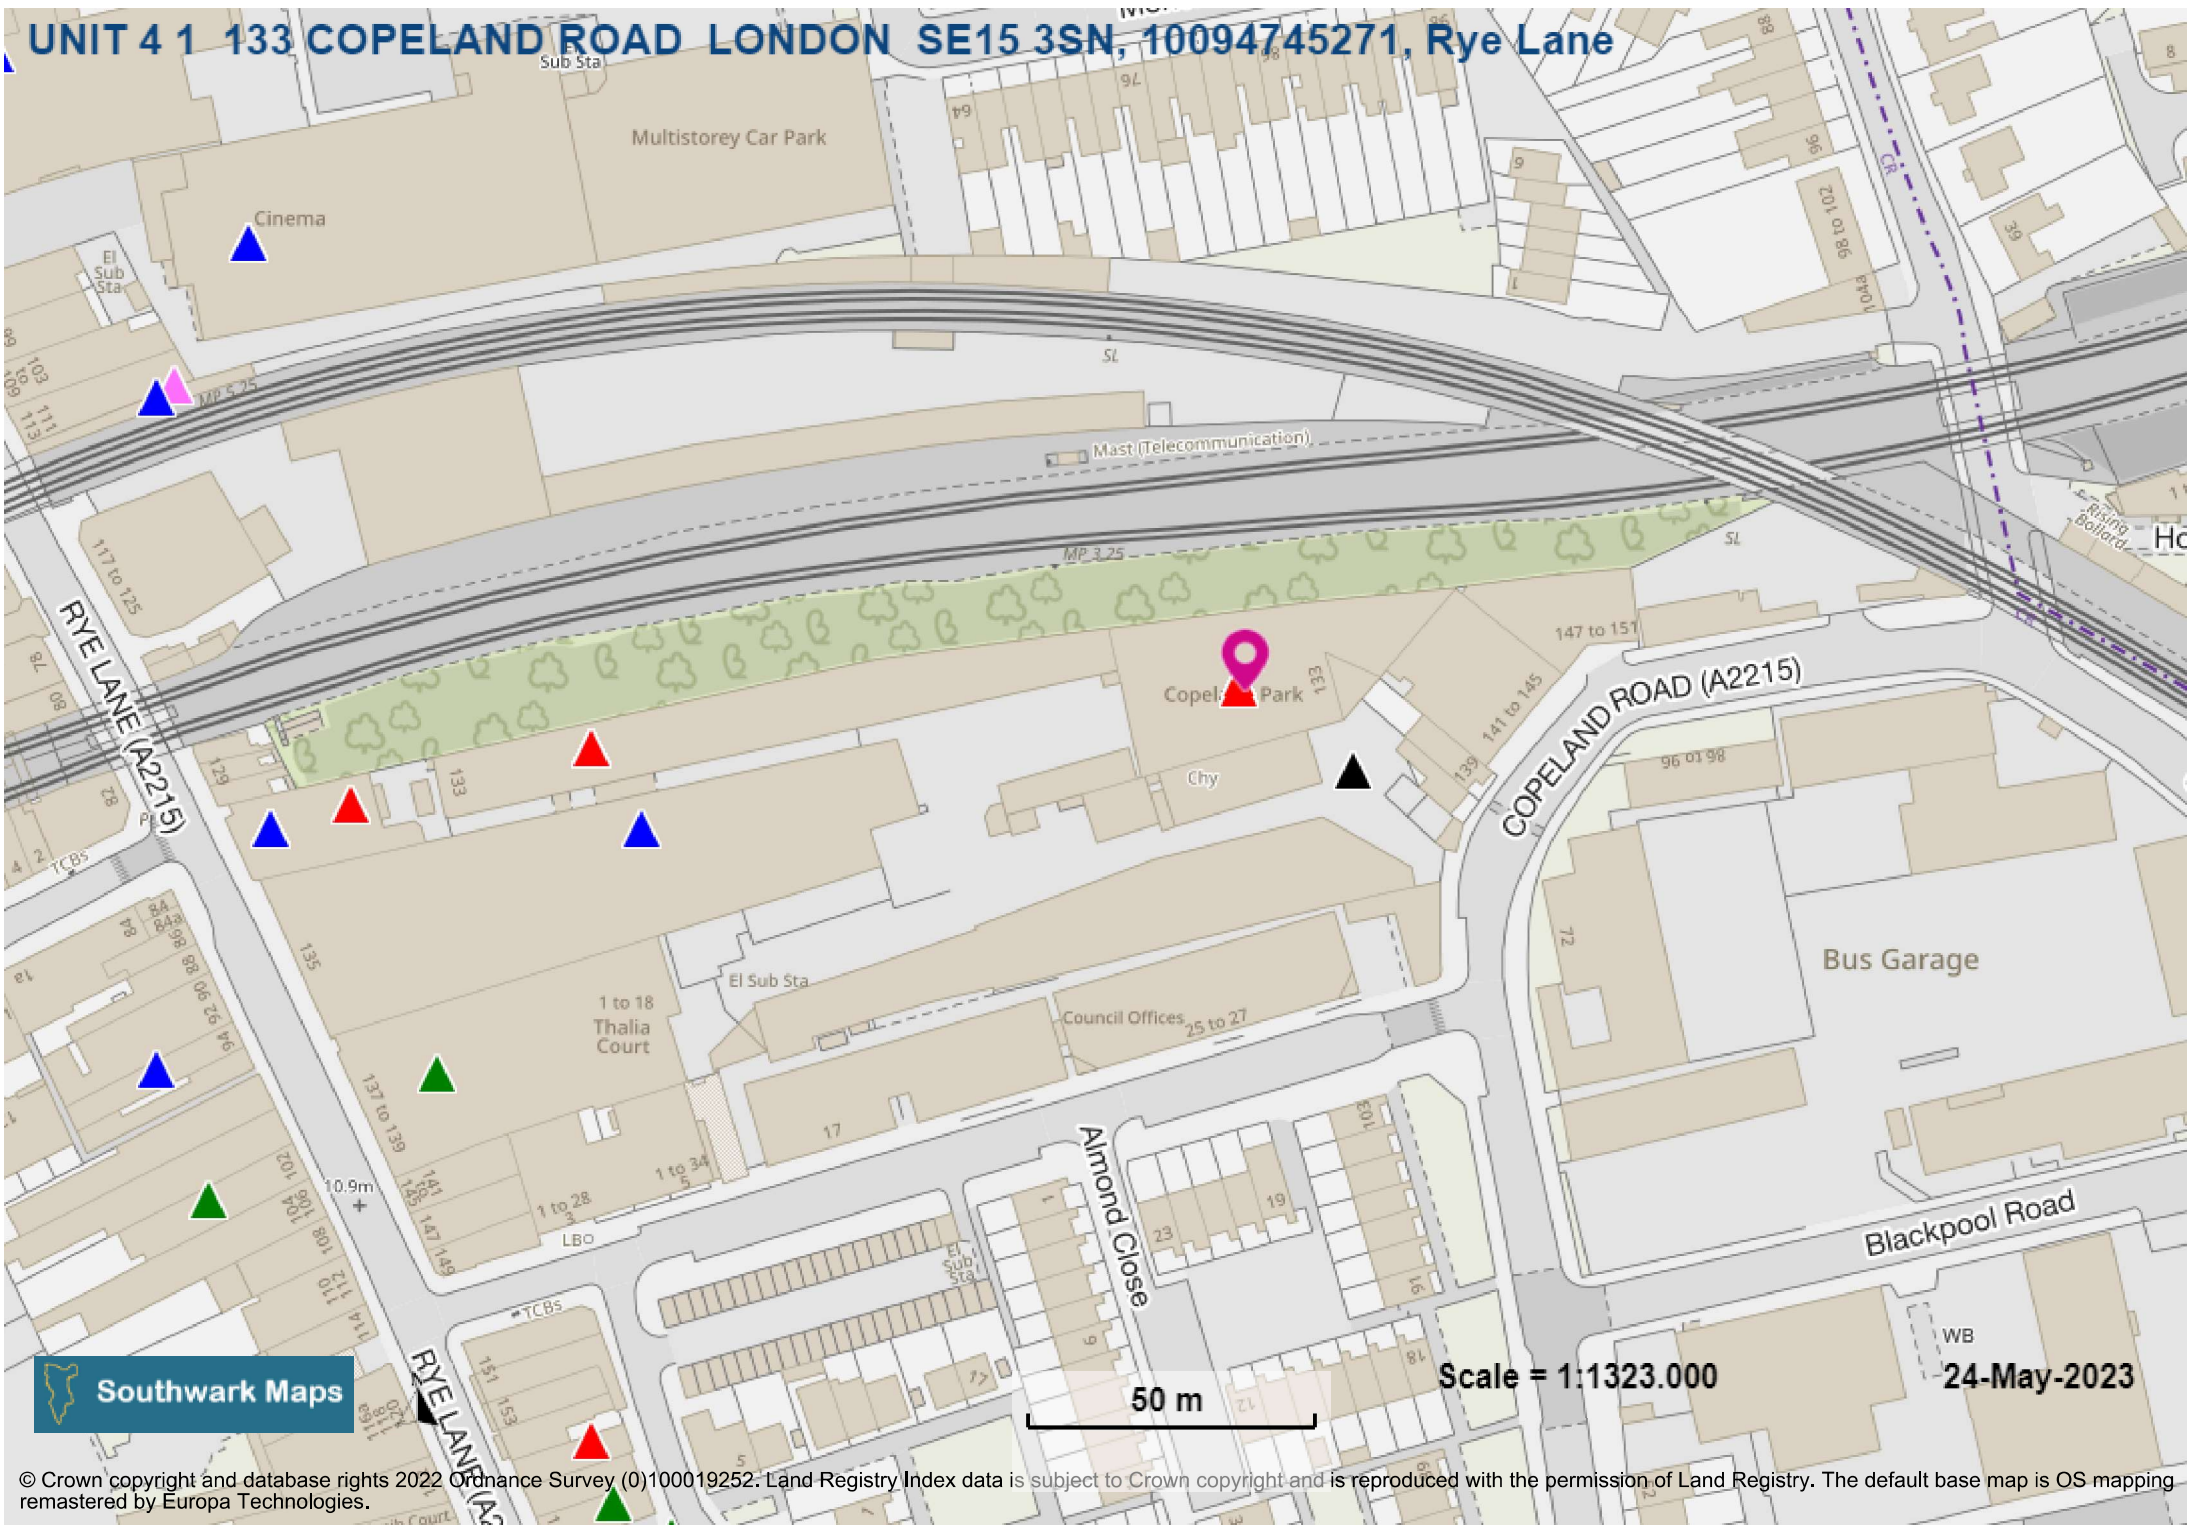

UNIT 4 1 133 COPELAND ROAD LONDON SE15 3SN, 10094745271, Rye Lane

Southwark Maps

50 m

Scale = 1:1323.000

24-May-2023